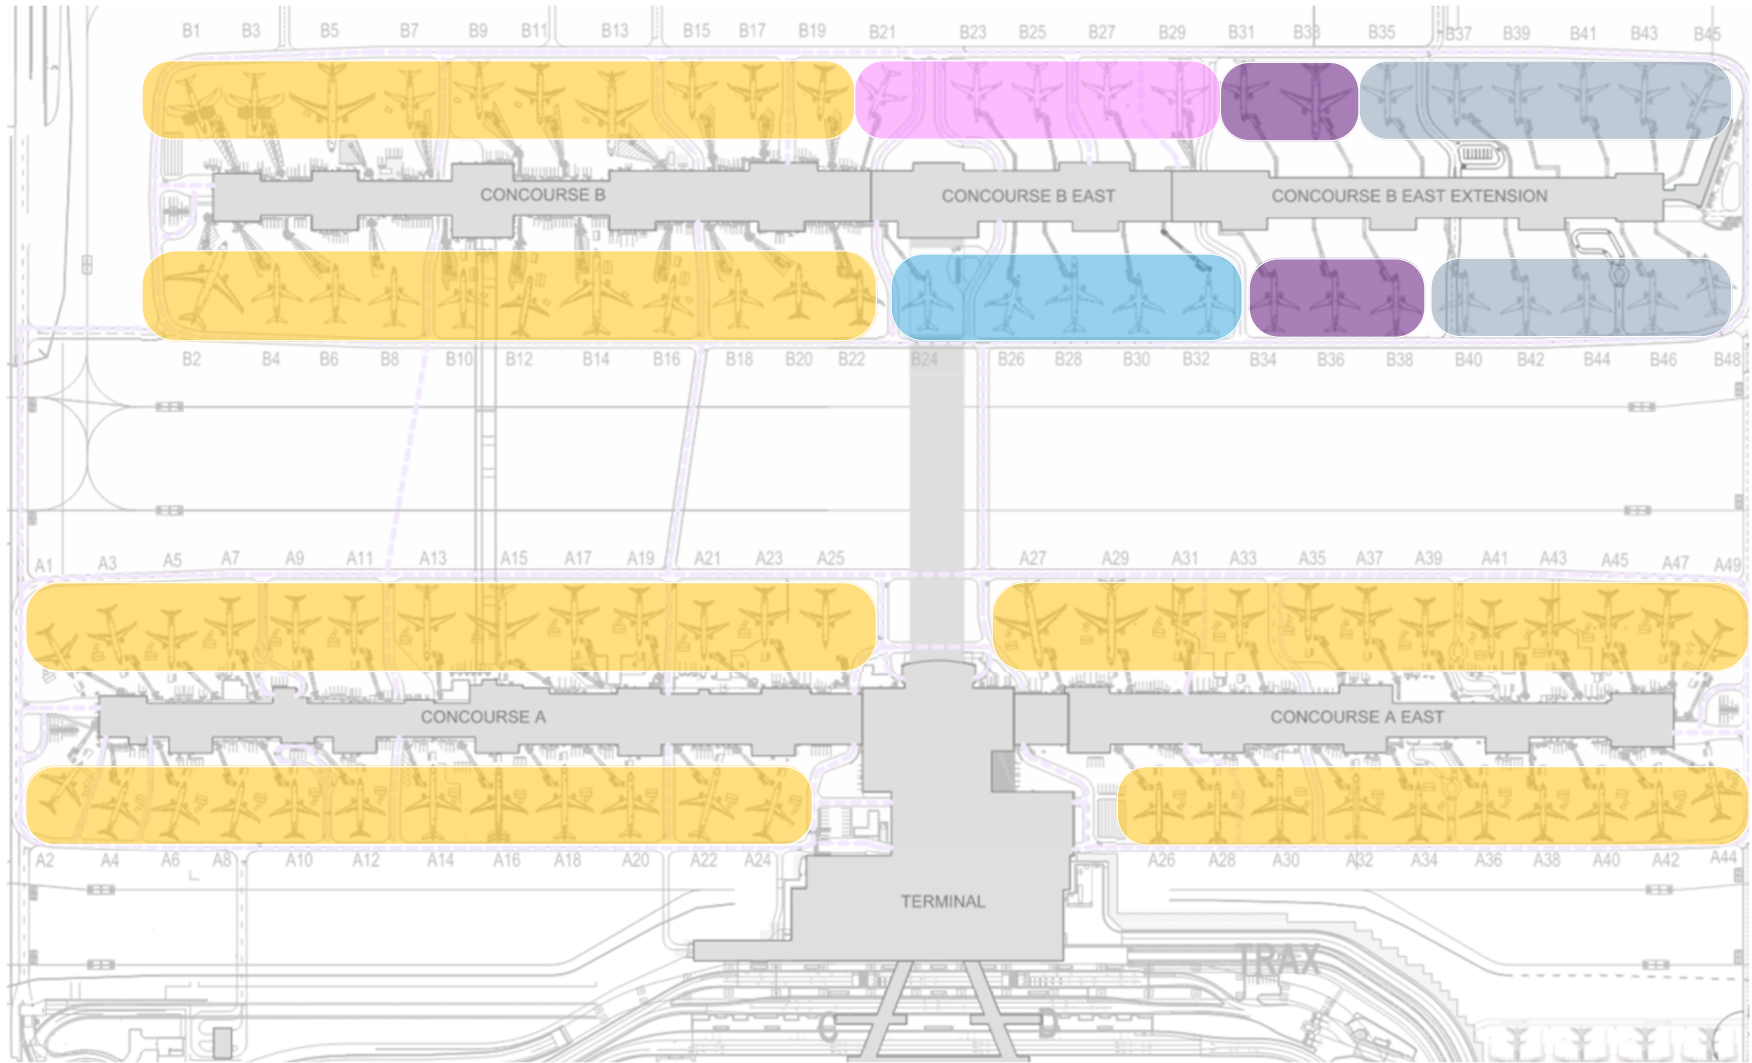

- 68 CURRENT GATES OPEN
- 05 Phase 3 GATES OPEN OCT OF 2024
- 05 Phase 4 GATES OPEN OCT OF 2025
- 05 Phase 3 GATES OPEN OCT OF 2025
- 11 Phase 4 GATES OPEN OCT OF 2026

SLC AIRPORT – GATES AT A GLANCE